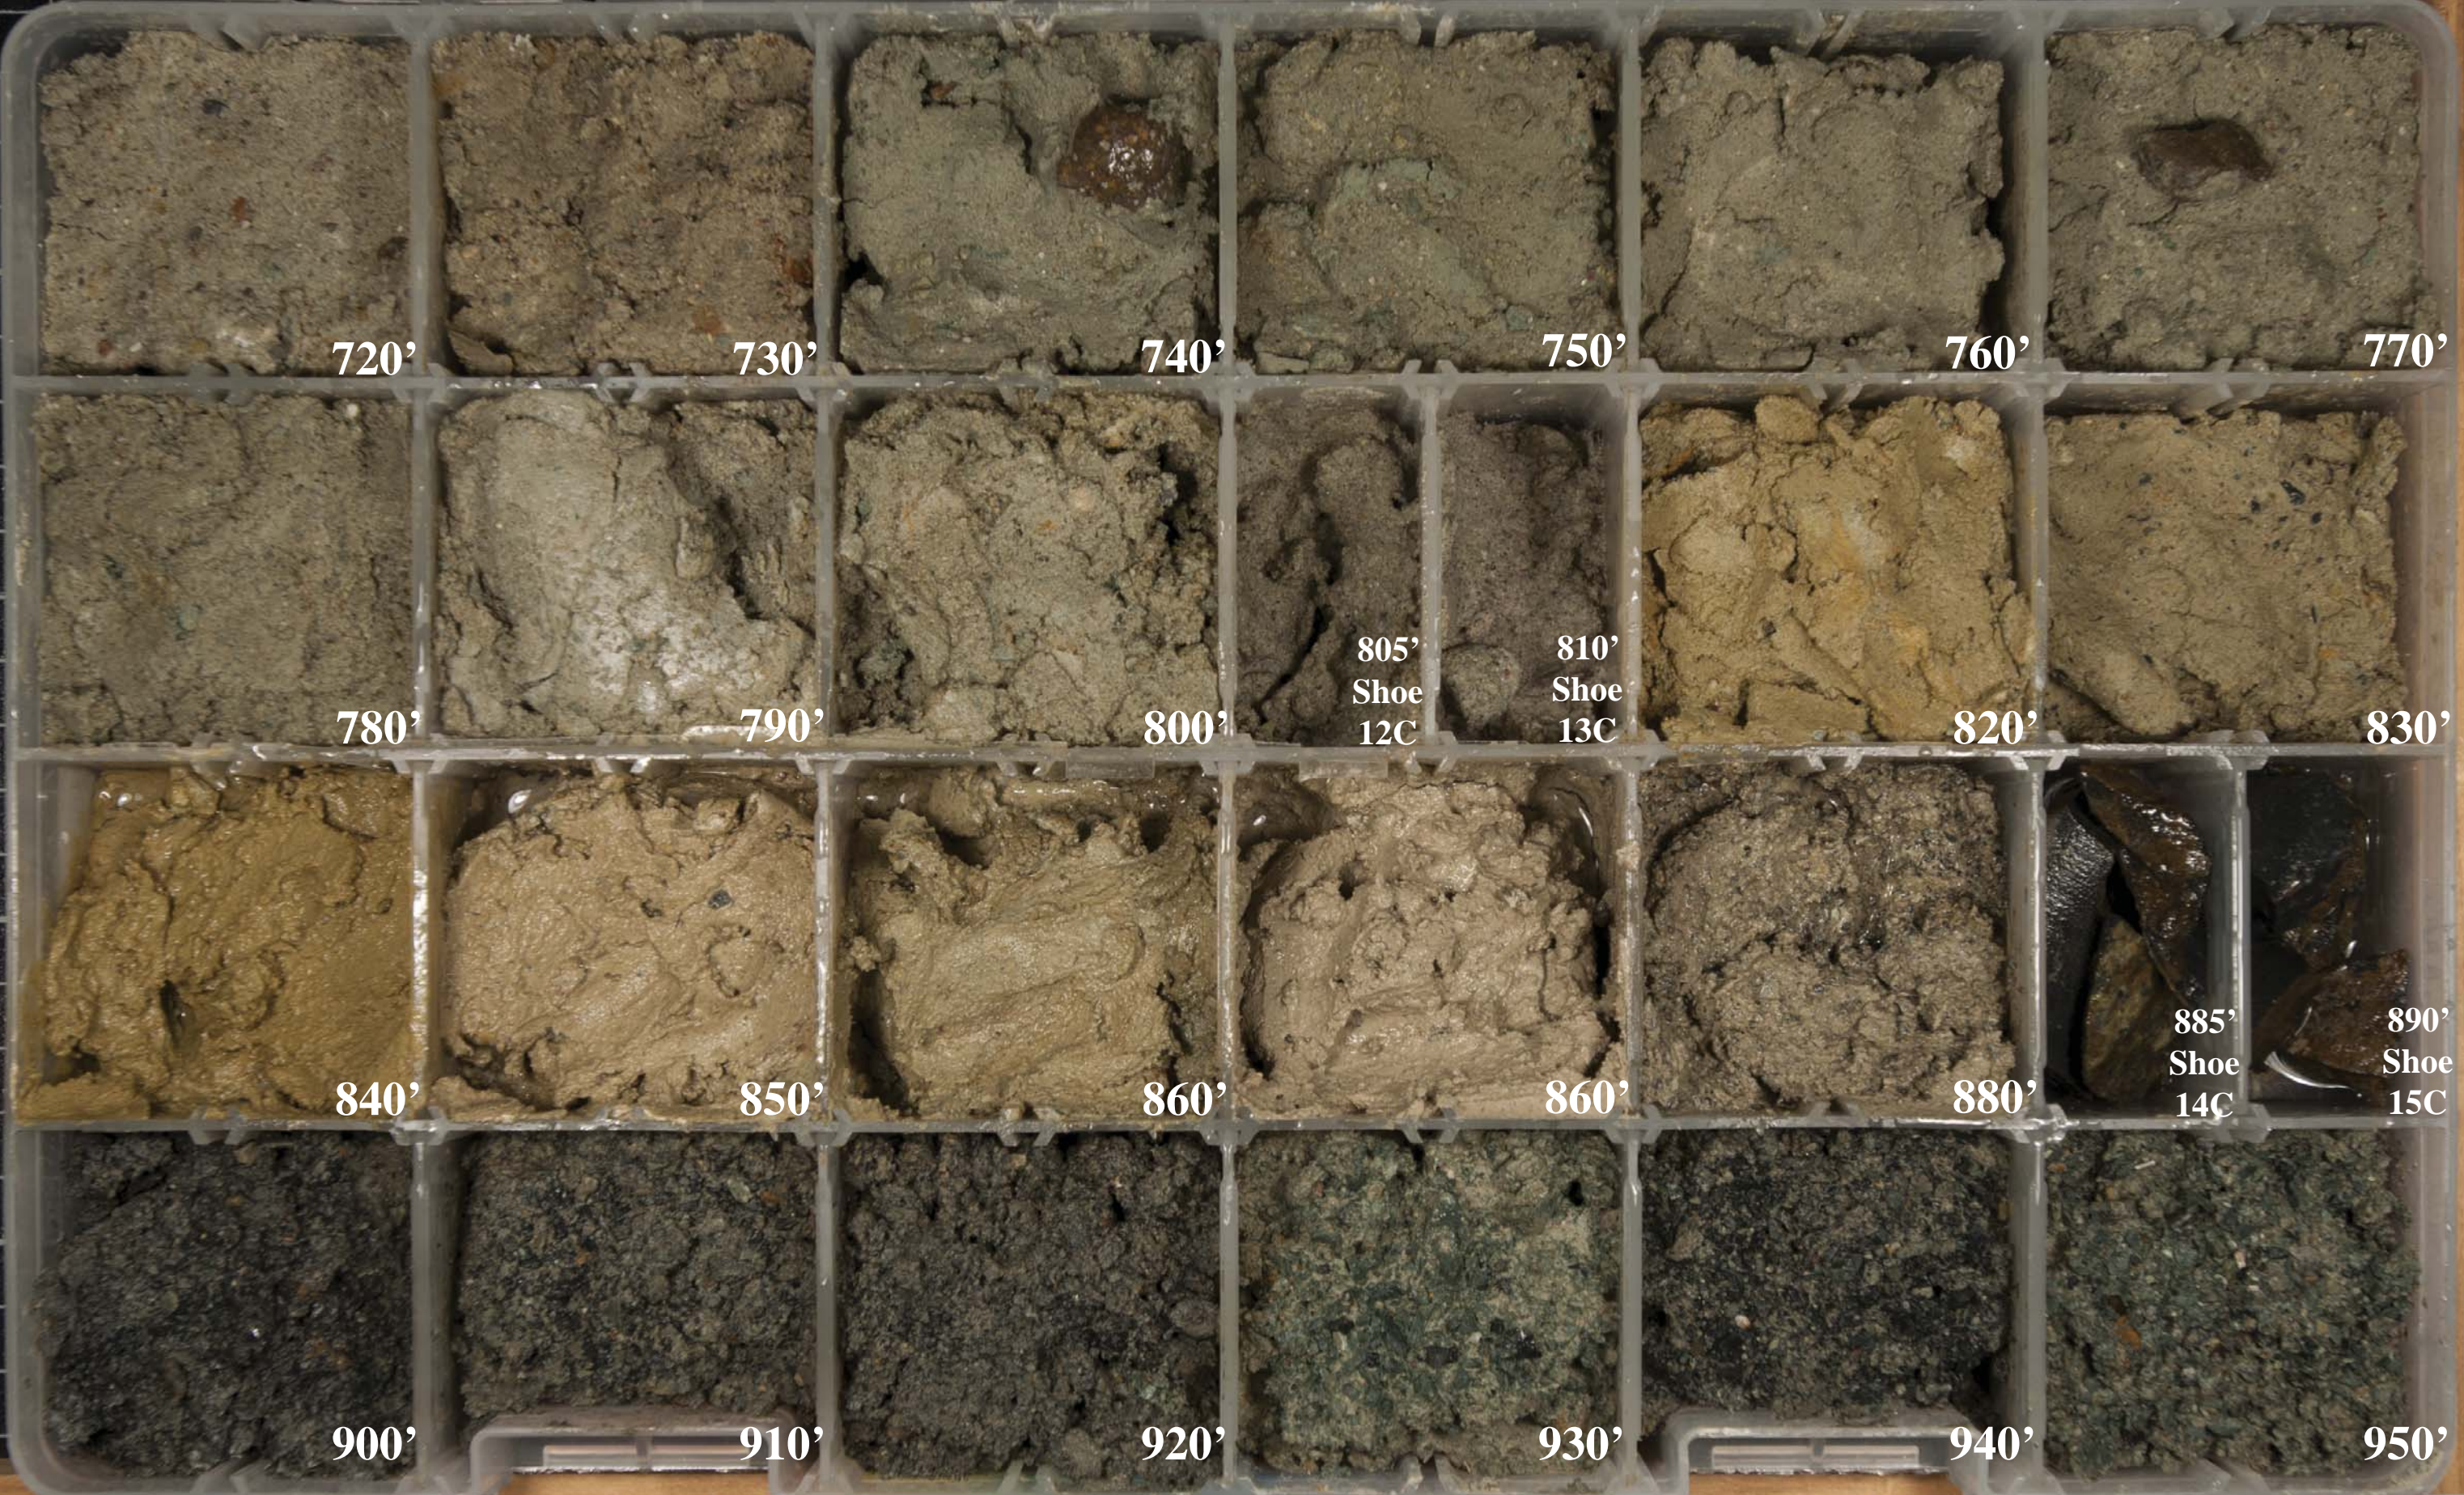

665'

667.5'
Shoe
9C

675'
Shoe
10C

680'
Shoe
11C

690'

700'

710'

San Diego Chollas Park (SDCP) Shaker & Shoes
 016S002W34G001-6S
 Box 3 of 5 Depth: 480' - 710'

720' 730' 740' 750' 760' 770'

780' 790' 800' 805' Shoe 12C 810' Shoe 13C 820' 830'

840' 850' 860' 860' 880' 885' Shoe 14C 890' Shoe 15C

900' 910' 920' 930' 940' 950'

San Diego Chollas Park (SDCP) Shaker & Shoes
 016S002W34G001-6S
 Box 4 of 5 Depth: 720' - 950'

960'

970'

980'

990'

1000'

1010'

1020'

1030'