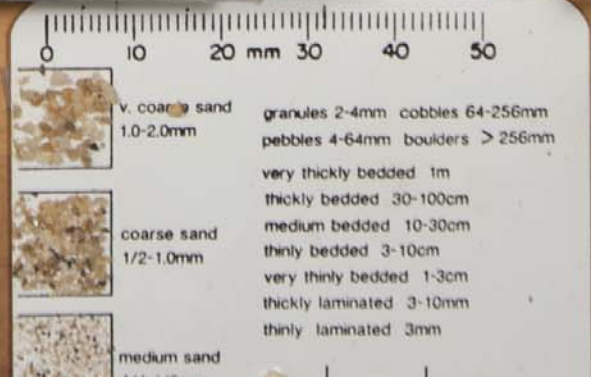

665'

667.5'
Shoe
9C

675'
Shoe
10C

680'
Shoe
11C

690'

700'

710'

San Diego Chollas Park (SDCP) Shaker & Shoes
 016S002W34G001-6S
 Box 3 of 5 Depth: 480' - 710'

720' 730' 740' 750' 760' 770'

780' 790' 800' 805' Shoe 12C 810' Shoe 13C 820' 830'

840' 850' 860' 860' 880' 885' Shoe 14C 890' Shoe 15C

900' 910' 920' 930' 940' 950'

San Diego Chollas Park (SDCP) Shaker & Shoes
 016S002W34G001-6S
 Box 4 of 5 Depth: 720' - 950'