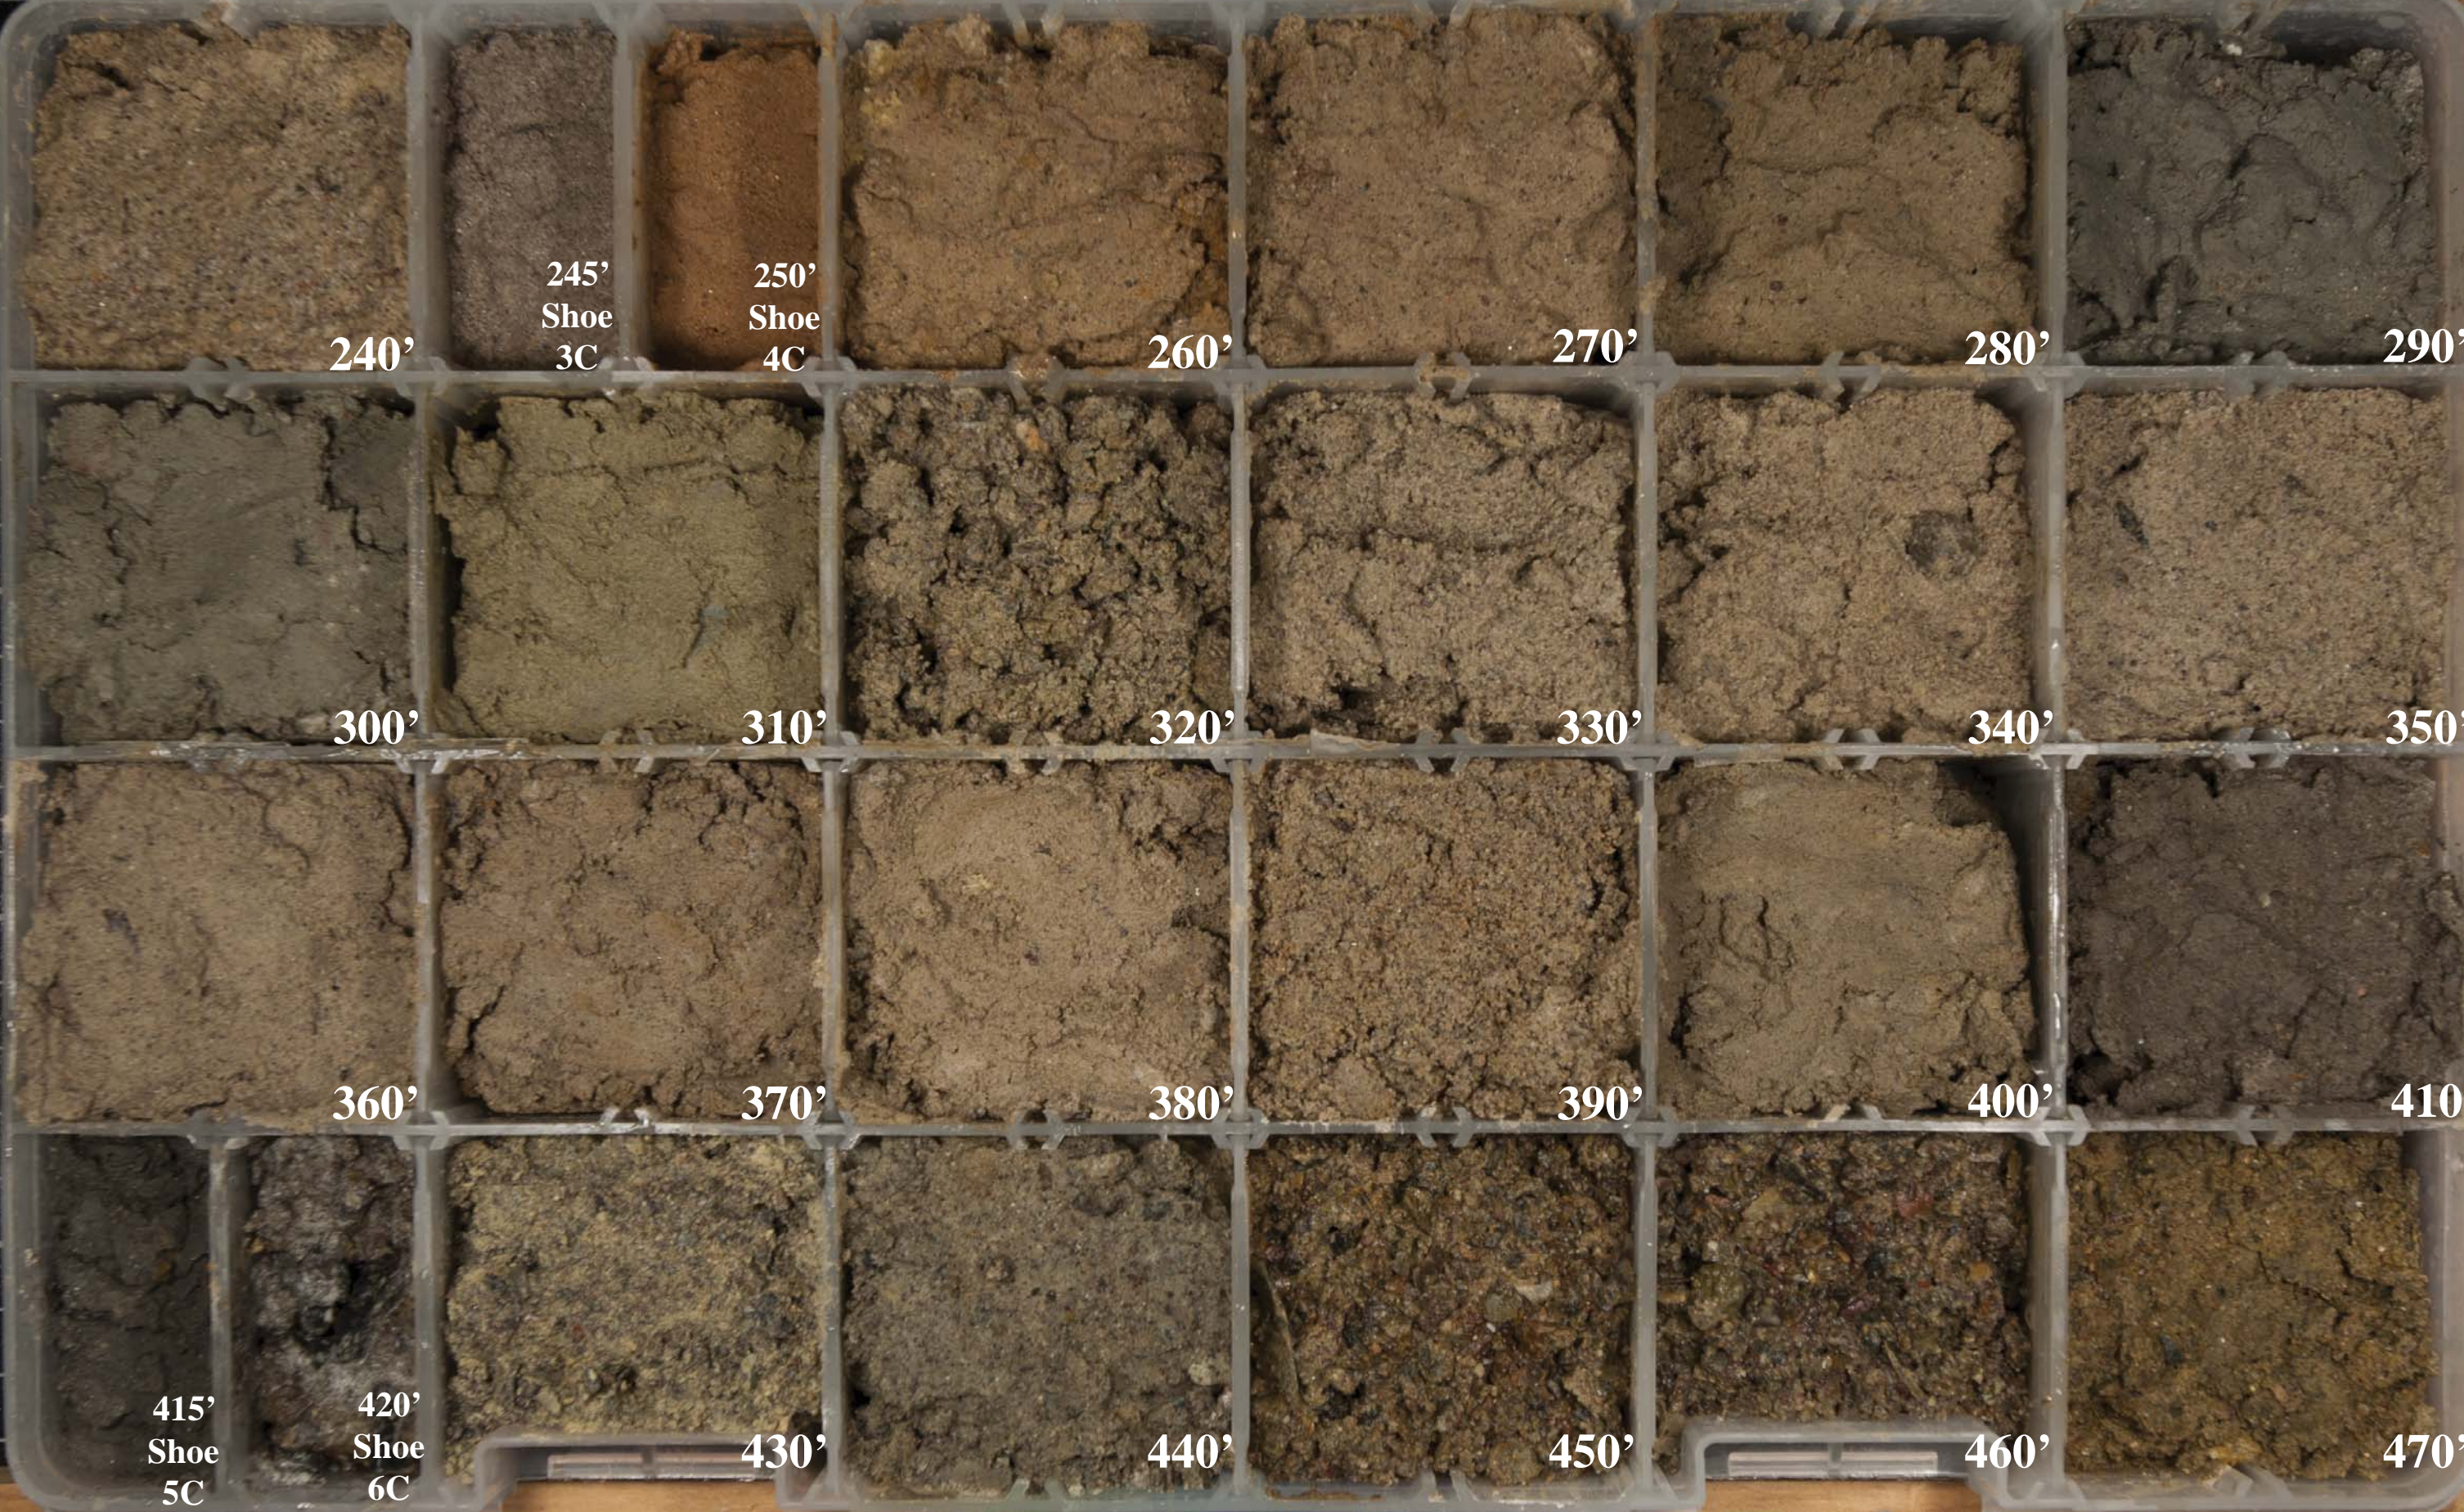

San Diego Chollas Park (SDCP) Shaker & Shoes
 016S002W34G001-6S
 Box 1 of 5 Depth: 10' - 230'

240'

245'
Shoe
3C

250'
Shoe
4C

260'

270'

280'

290'

300'

310'

320'

330'

340'

350'

360'

370'

450'

460'

470'

San Diego Chollas Park (SDCP) Shaker & Shoes
 016S002W34G001-6S
 Box 2 of 5 Depth: 240' - 470'

480'

490'

500'

510'

960'

970'

980'

990'

1000'

1010'

1020'

1030'