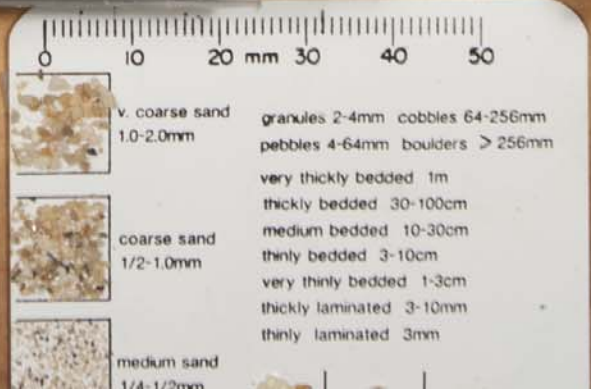

San Diego Chollas Park (SDCP) Shaker & Shoes
 016S002W34G001-6S
 Box 1 of 5 Depth: 10' - 230'

240'

245'
Shoe
3C

250'
Shoe
4C

260'

270'

280'

290'

300'

310'

320'

330'

340'

350'

360'

370'

380'

390'

400'

410'

415'
Shoe
5C

420'
Shoe
6C

430'

440'