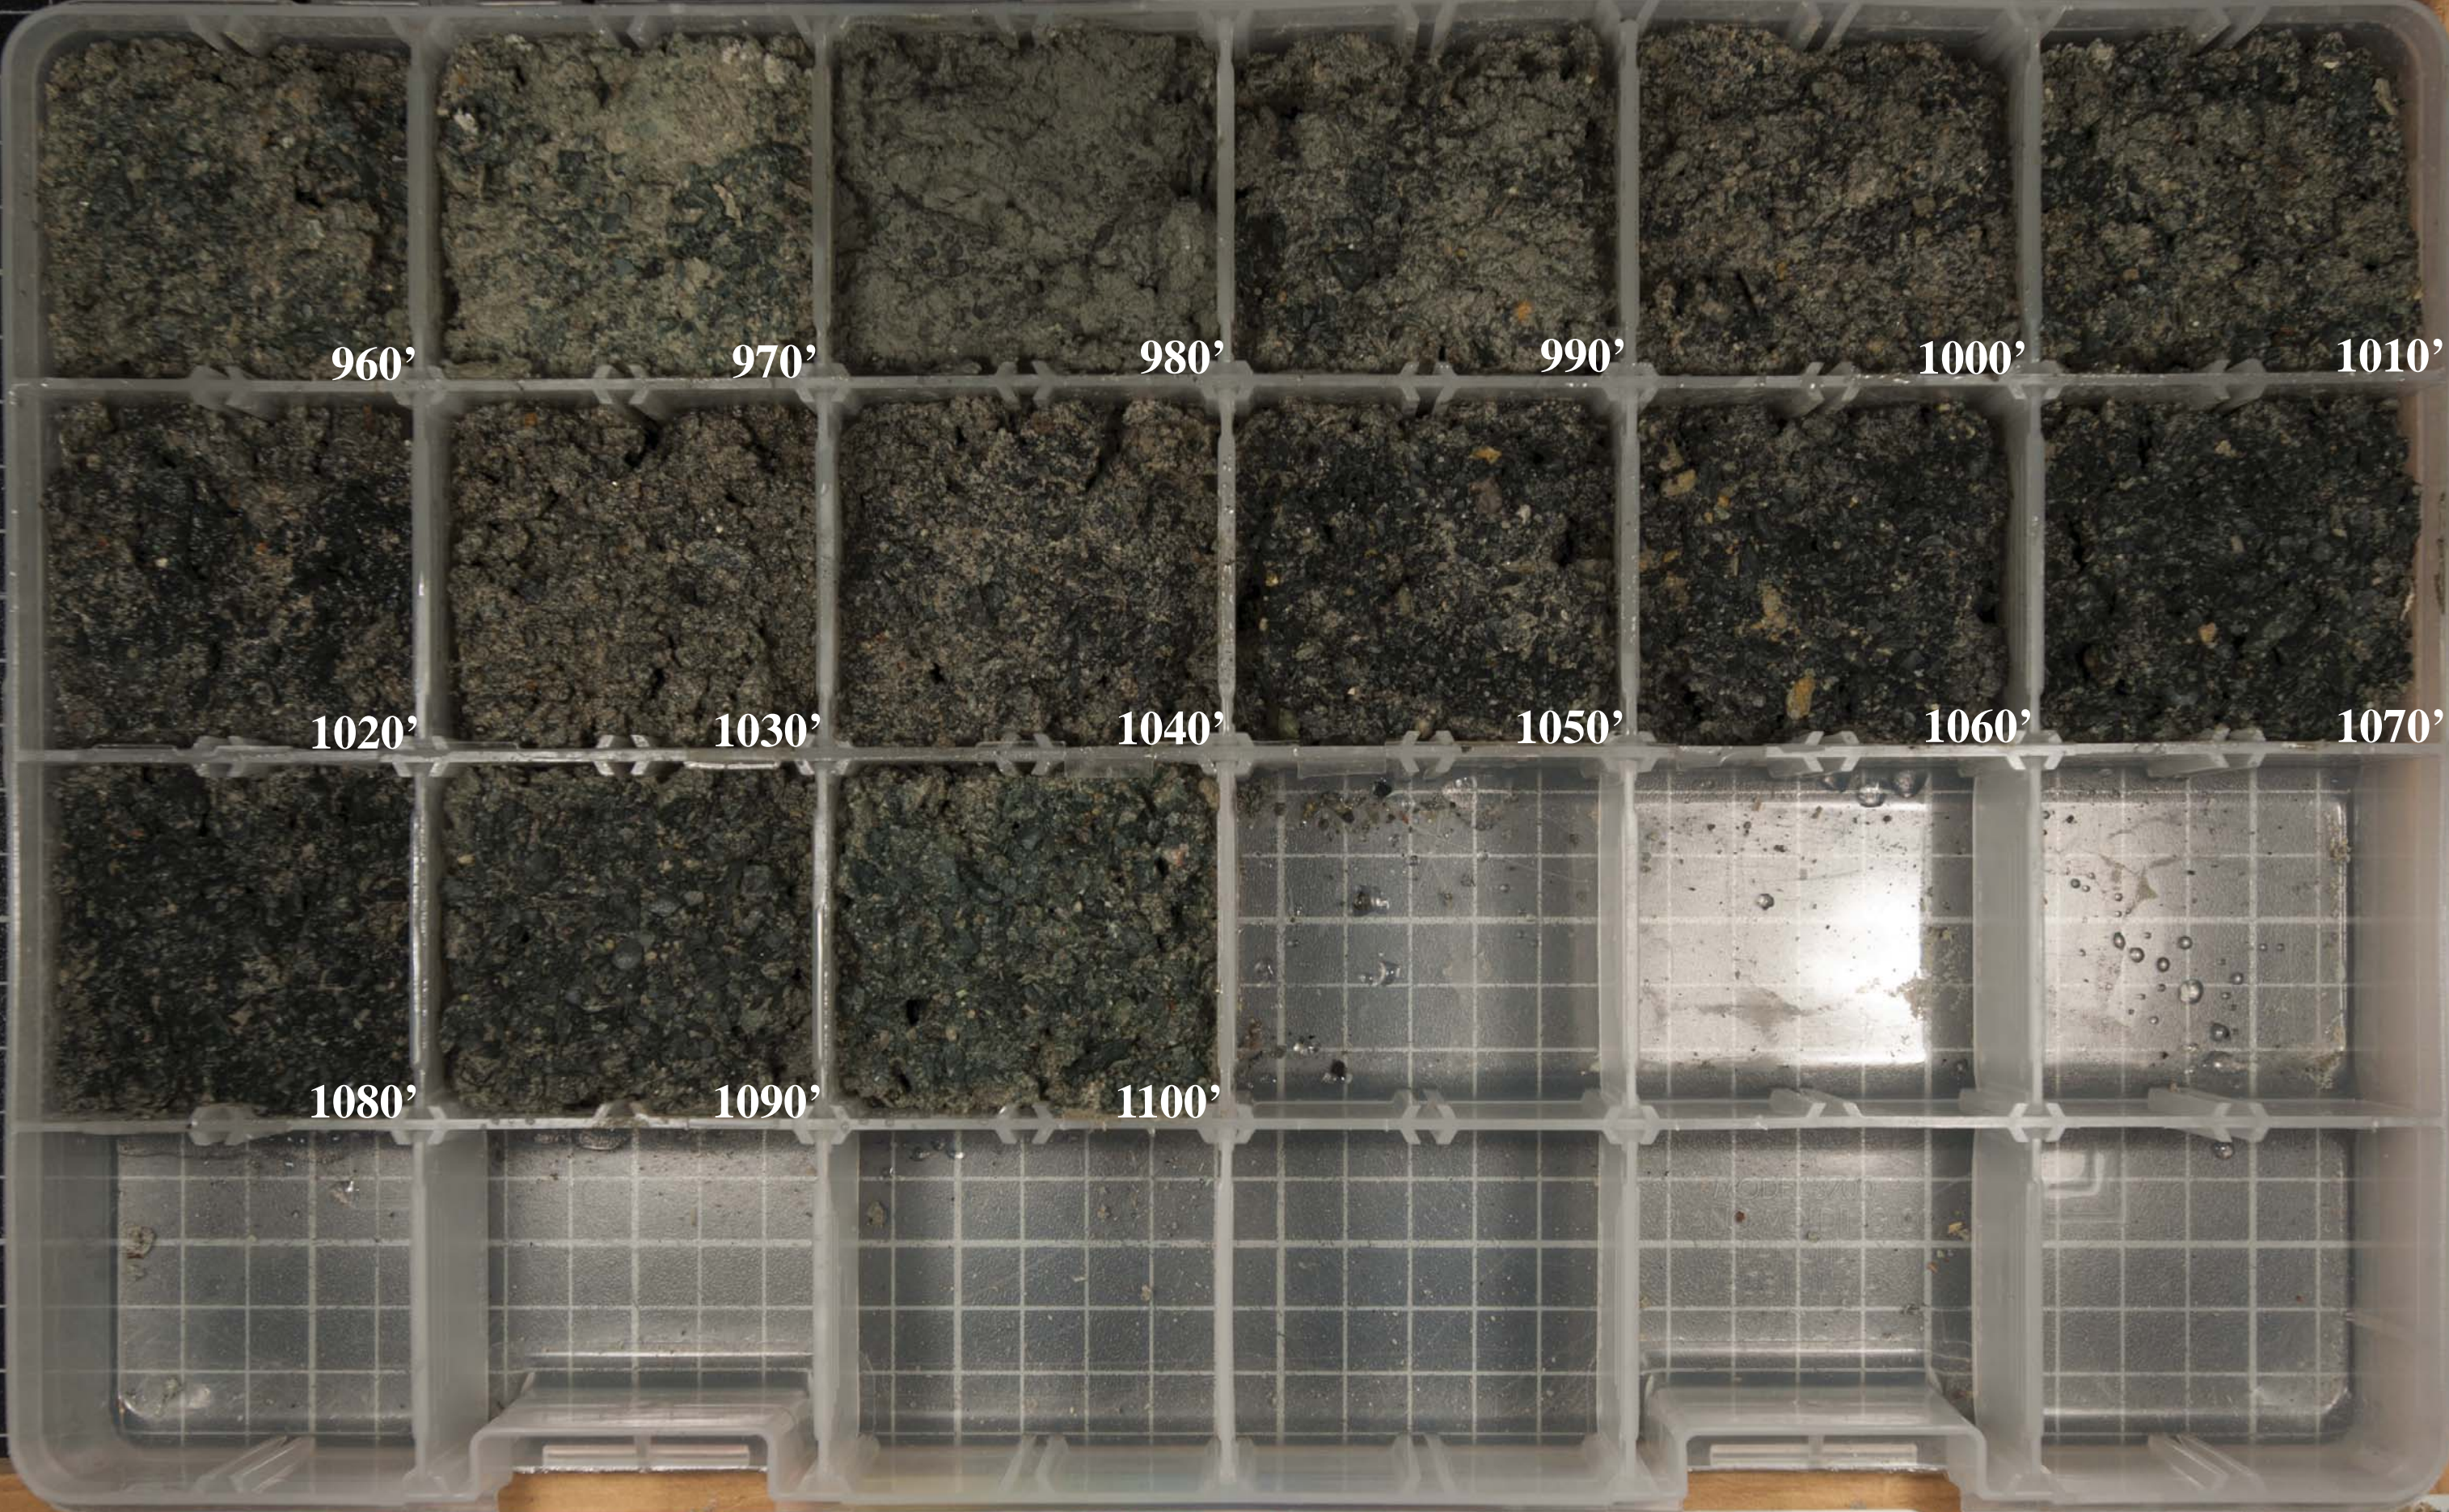

720' 730' 740' 750' 760' 770'

780' 790' 800' 805' Shoe 12C 810' Shoe 13C 820' 830'

840' 850' 860' 860' 880' 885' Shoe 14C 890' Shoe 15C

900' 910' 920' 930' 940' 950'

San Diego Chollas Park (SDCP) Shaker & Shoes
 016S002W34G001-6S
 Box 4 of 5 Depth: 720' - 950'