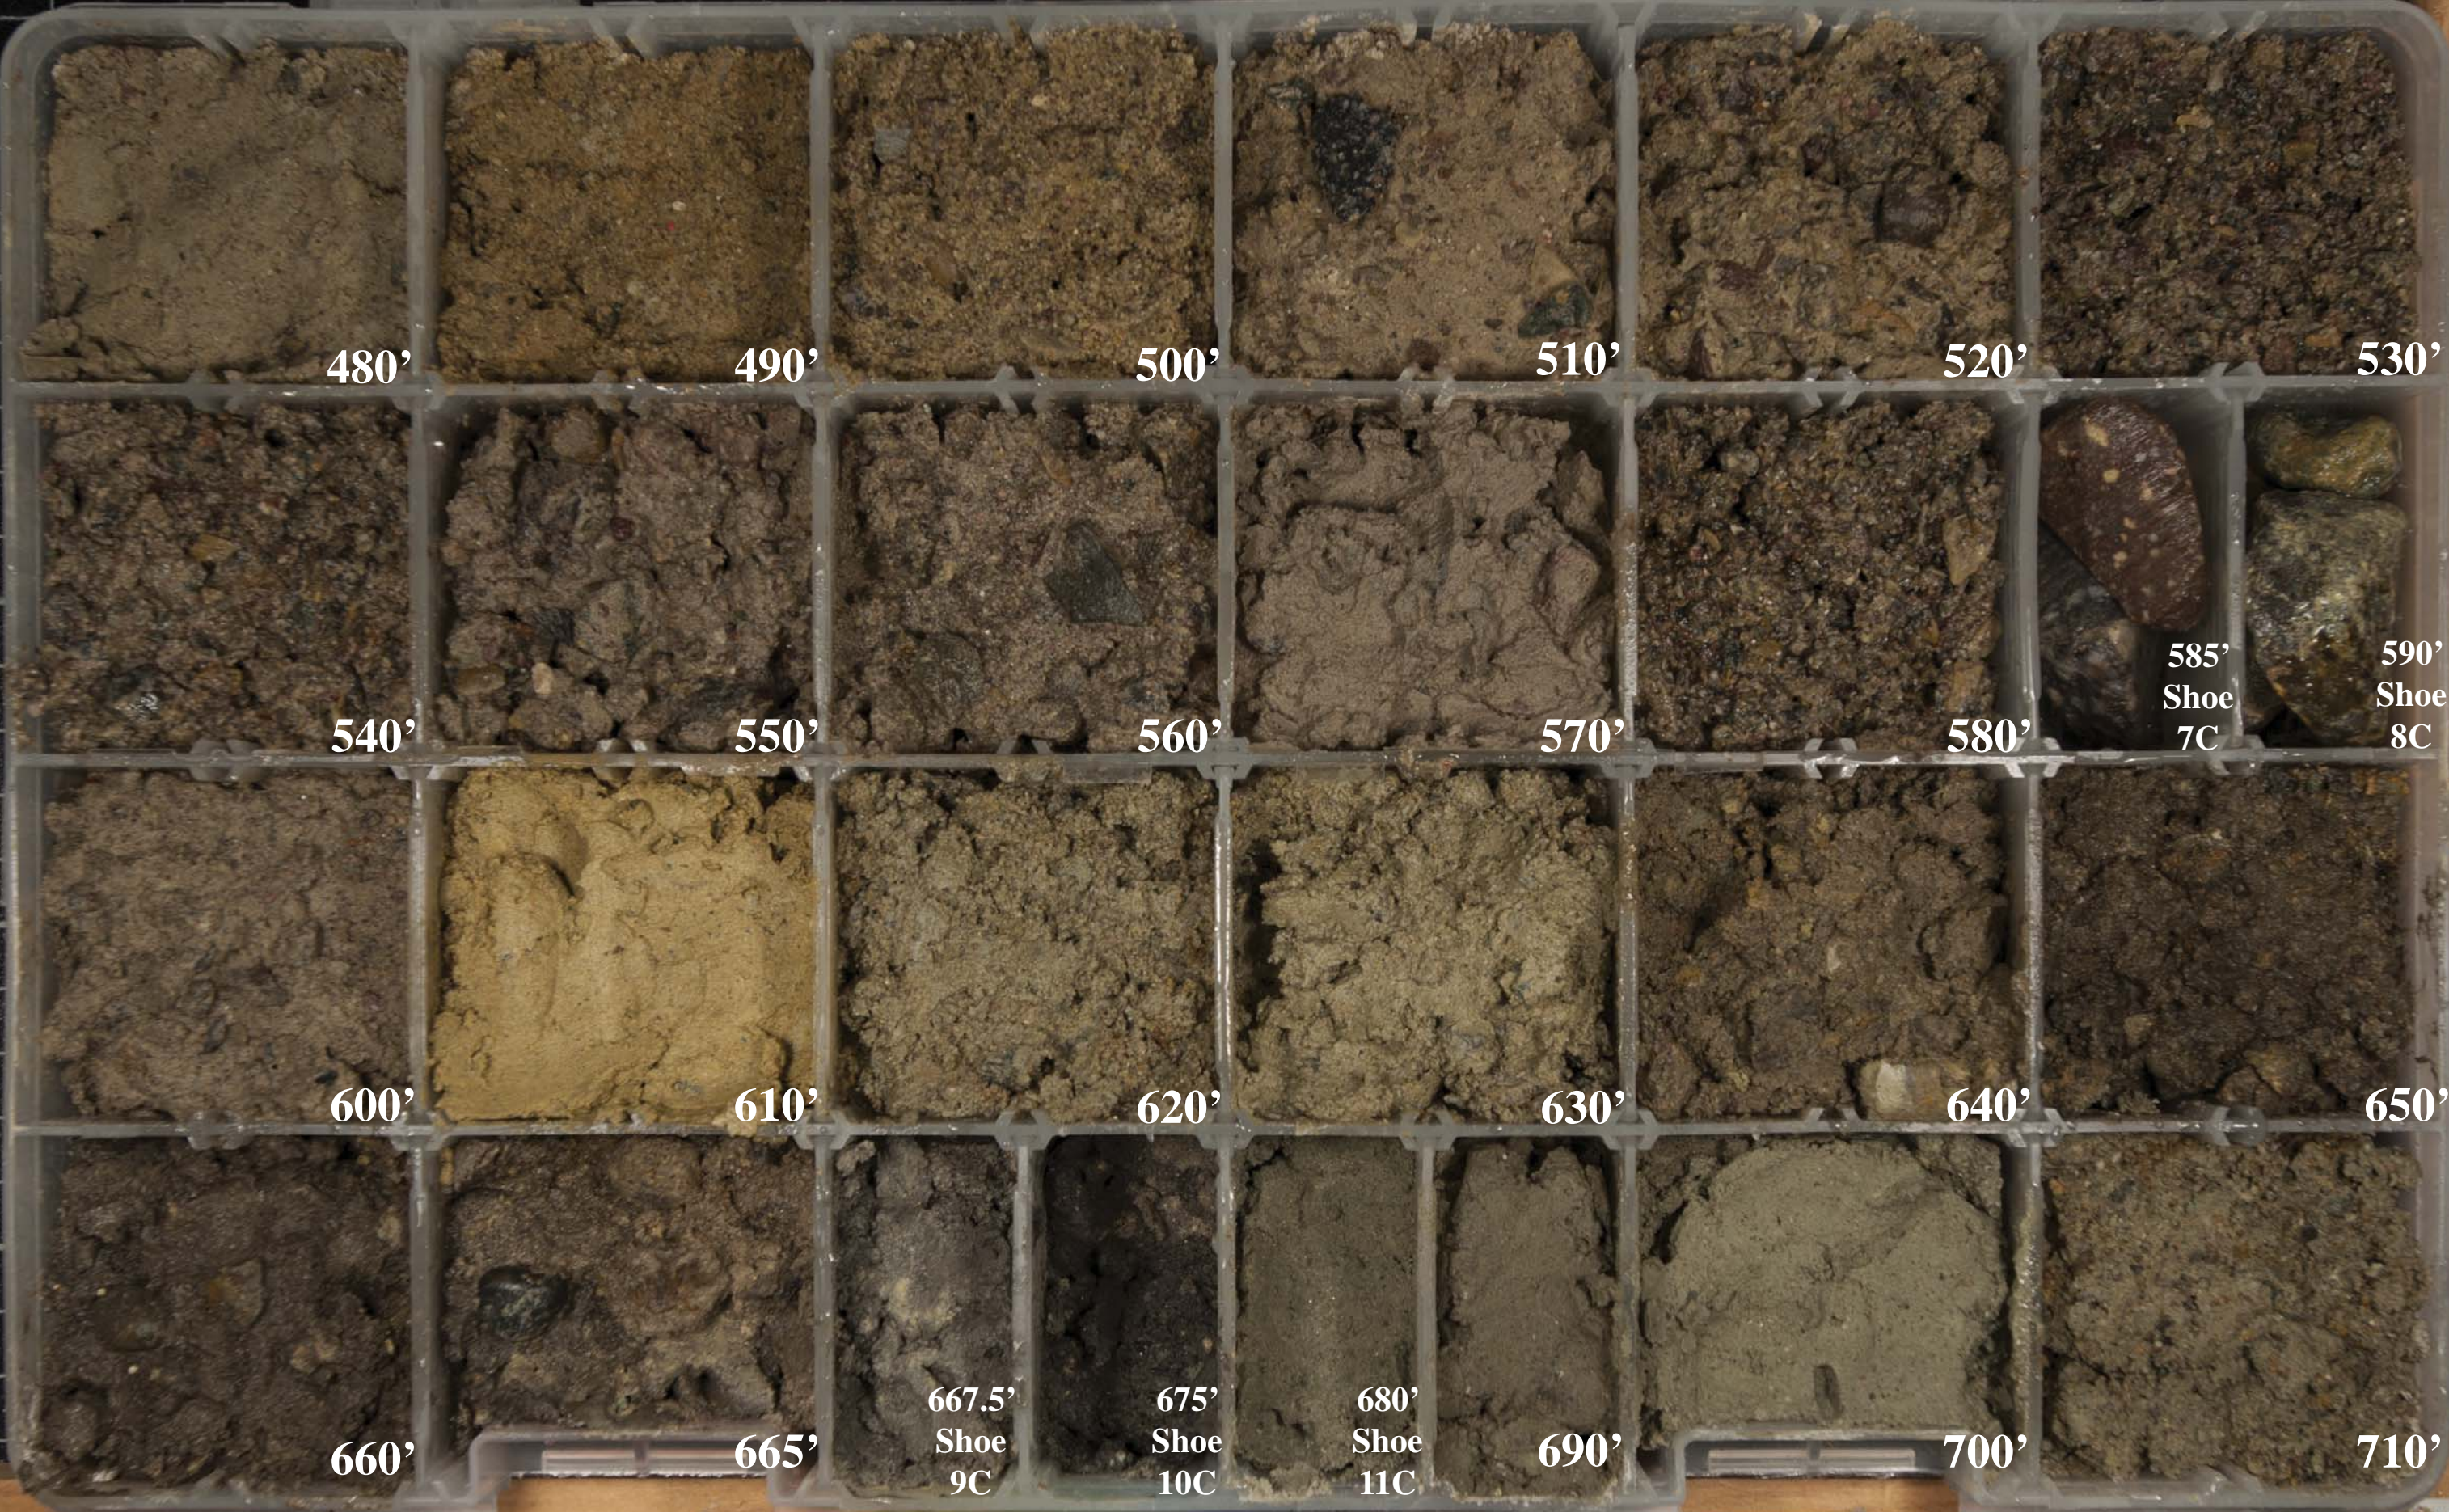

380'

390'

400'

410'

415'
Shoe
5C

420'
Shoe
6C

430'

440'

450'

460'

470'

San Diego Chollas Park (SDCP) Shaker & Shoes
 016S002W34G001-6S
 Box 2 of 5 Depth: 240' - 470'

480'

490'

500'

510'